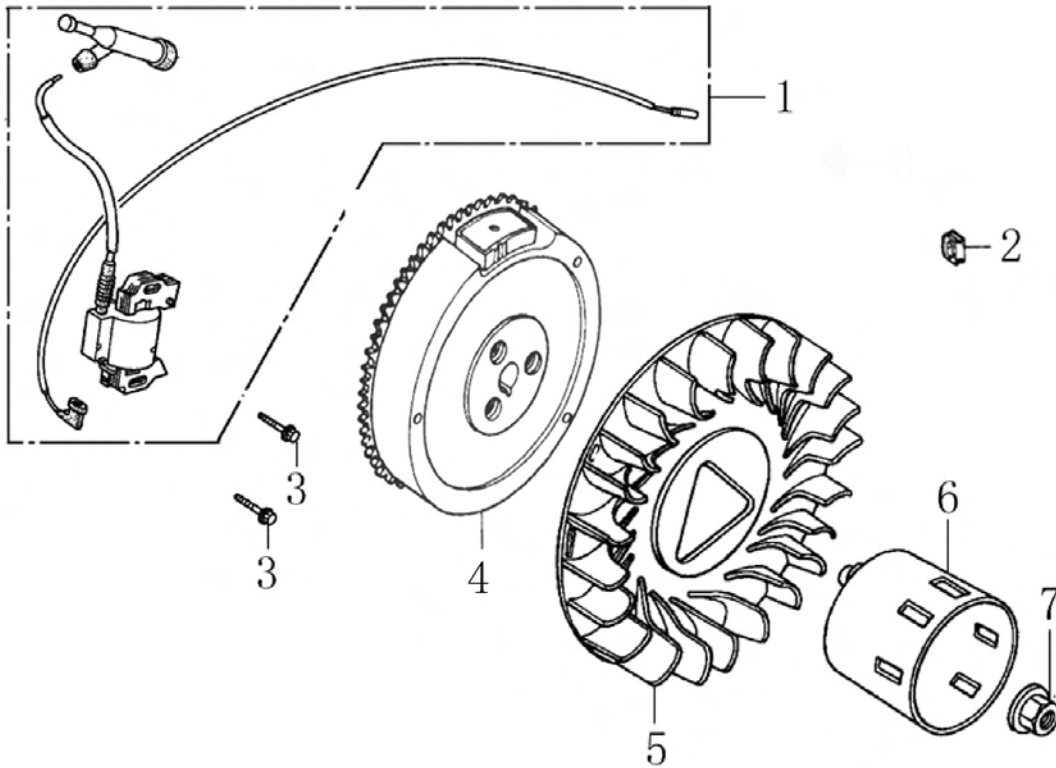

420cc ENGINE

Crankshaft and Piston

ITEM	PART NO.	QTY.	DESCRIPTION
1	0J28790111	1	RING SET,PISTON
2	0G84420237	2	CIRCLIP, PISTON PIN
3	0K22930111	1	PISTON
4	0G84420238	1	PIN, PISTON
5	0J00620113	1	CONNECTING ROD ASSY
6	0G84420236	2	BOLT, CONNECTING ROD
7	0J00620108	1	CRANKSHAFT ASSY
8	0G84420119	1	KEY, SPECIAL WOODRUFF
9	0J00620111	1	WEIGHT, BALANCER

Rocker and Camshaft

ITEM	PART NO.	QTY.	DESCRIPTION
1	0J39430124	1	ROCKER ARM EXH.
2	0J39430125	1	ROCKER ARM INT.
3	0J93060101	2	VALVE ROCKER SHAFT
4	0J39430127	2	PUSH ROD
5	0G84420174	2	LIFTER, VALVE
6	0G84420122	2	ROTATOR, VALVE
7	0G84420239	4	LOCKER, VALVE
8	0G84420123	2	RETAINER, VALVE SPRING
9	0G84420124	2	SPRING, VALVE
10	0G84420125	1	SEAT, VALVE SPRING
11	0G84420128	1	SEAL, VALVE STEM
12	0J39430126	1	VALVE ASSY.
13	0G8442F114	1	CAMSHAFT ASSY
14	0J93060102	2	LOCKER
15	0K22930113	1	RETAINER, ROCKER ARM SHAFT
16	0G84420194	1	BOLT, FLANGE
17	0K6775	1	ROCKER ARM ASSY. EXHAUST
18	0K6777	1	ROCKER ARM ASSY. INTAKE

Flywheel and Ignition

ITEM	PART NO.	QTY.	DESCRIPTION
1	0G84420150	1	COIL ASSY., IGNITION
2	0G84420267	1	GROMMET, CORD
3	0G84420268	2	BOLT, FLANGE, M6X25
4	0H98380104	1	FLYWHEEL, (ELECT. START) COMP.
5	0G84420147	1	FAN, COOLING
6	0G84420148	1	PULLEY, STARTER
7	0G84420149	1	NUT SPECIAL, 16MM